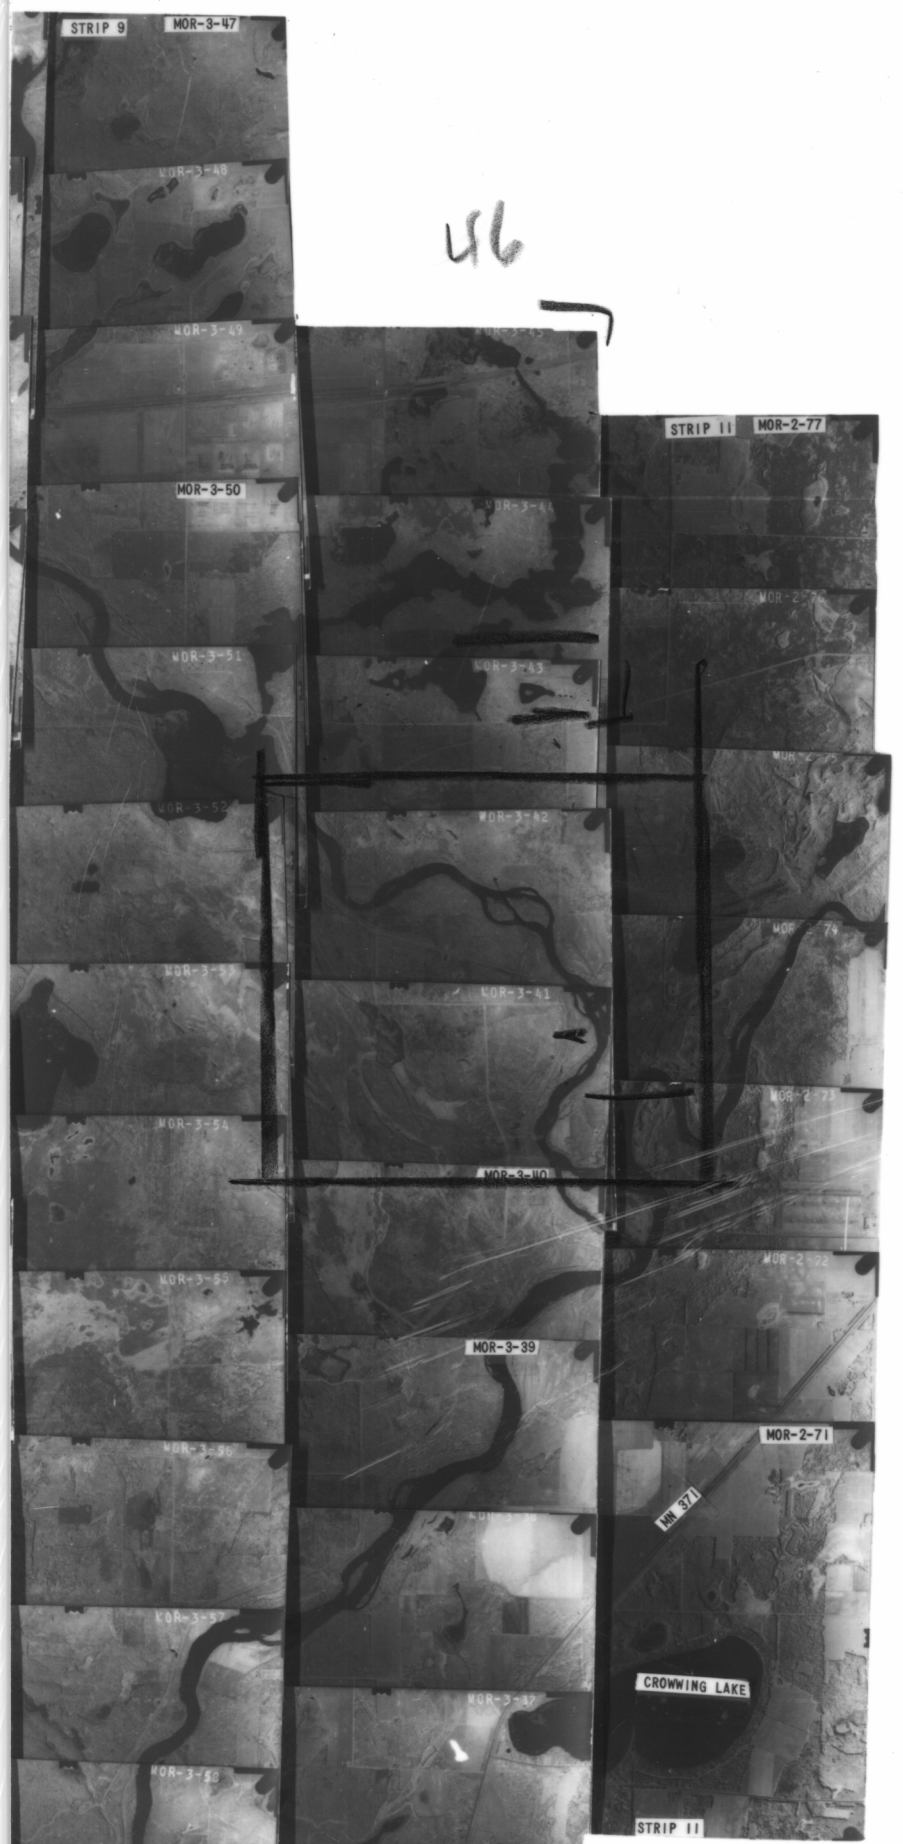

56

Film Negative
 MORRISON COUNTY, MINNESOTA
 PHOTOGRAPHY SCALE- 1:15,840
