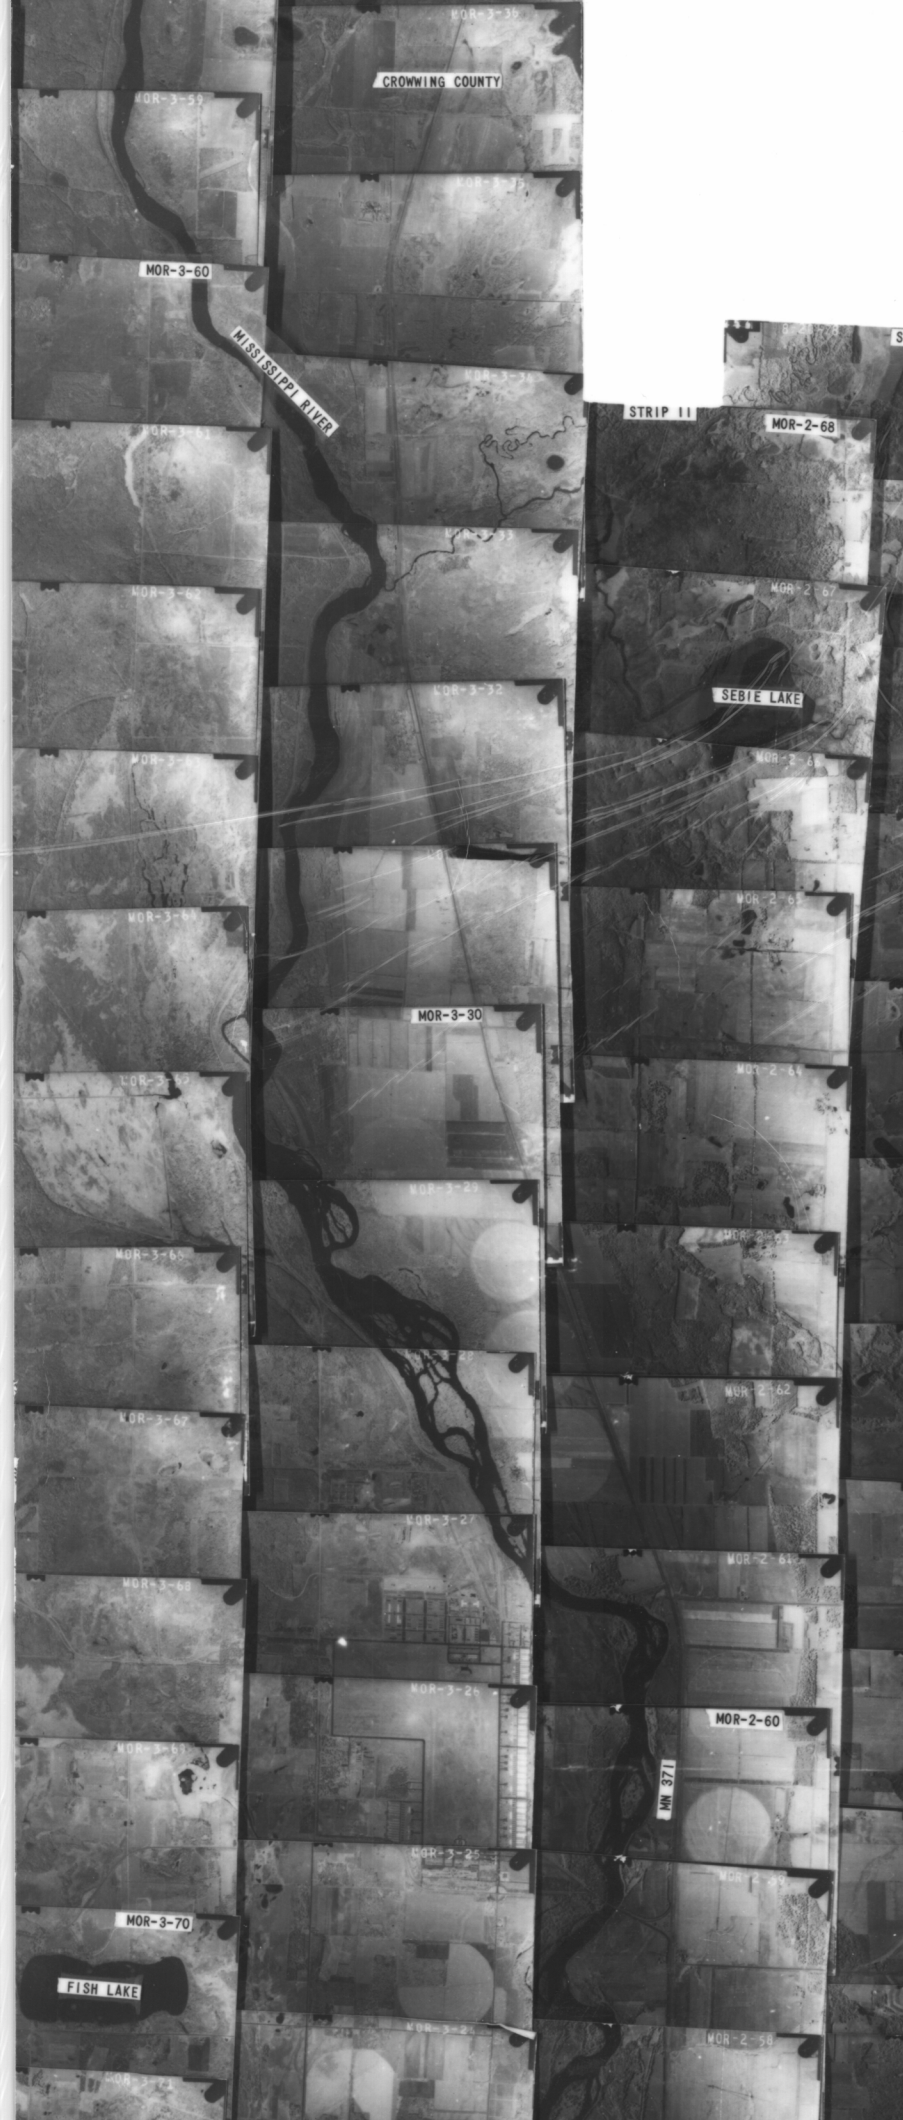

56

Film Negative
 MORRISON COUNTY, MINNESOTA
 PHOTOGRAPHY SCALE- 1:15,840
