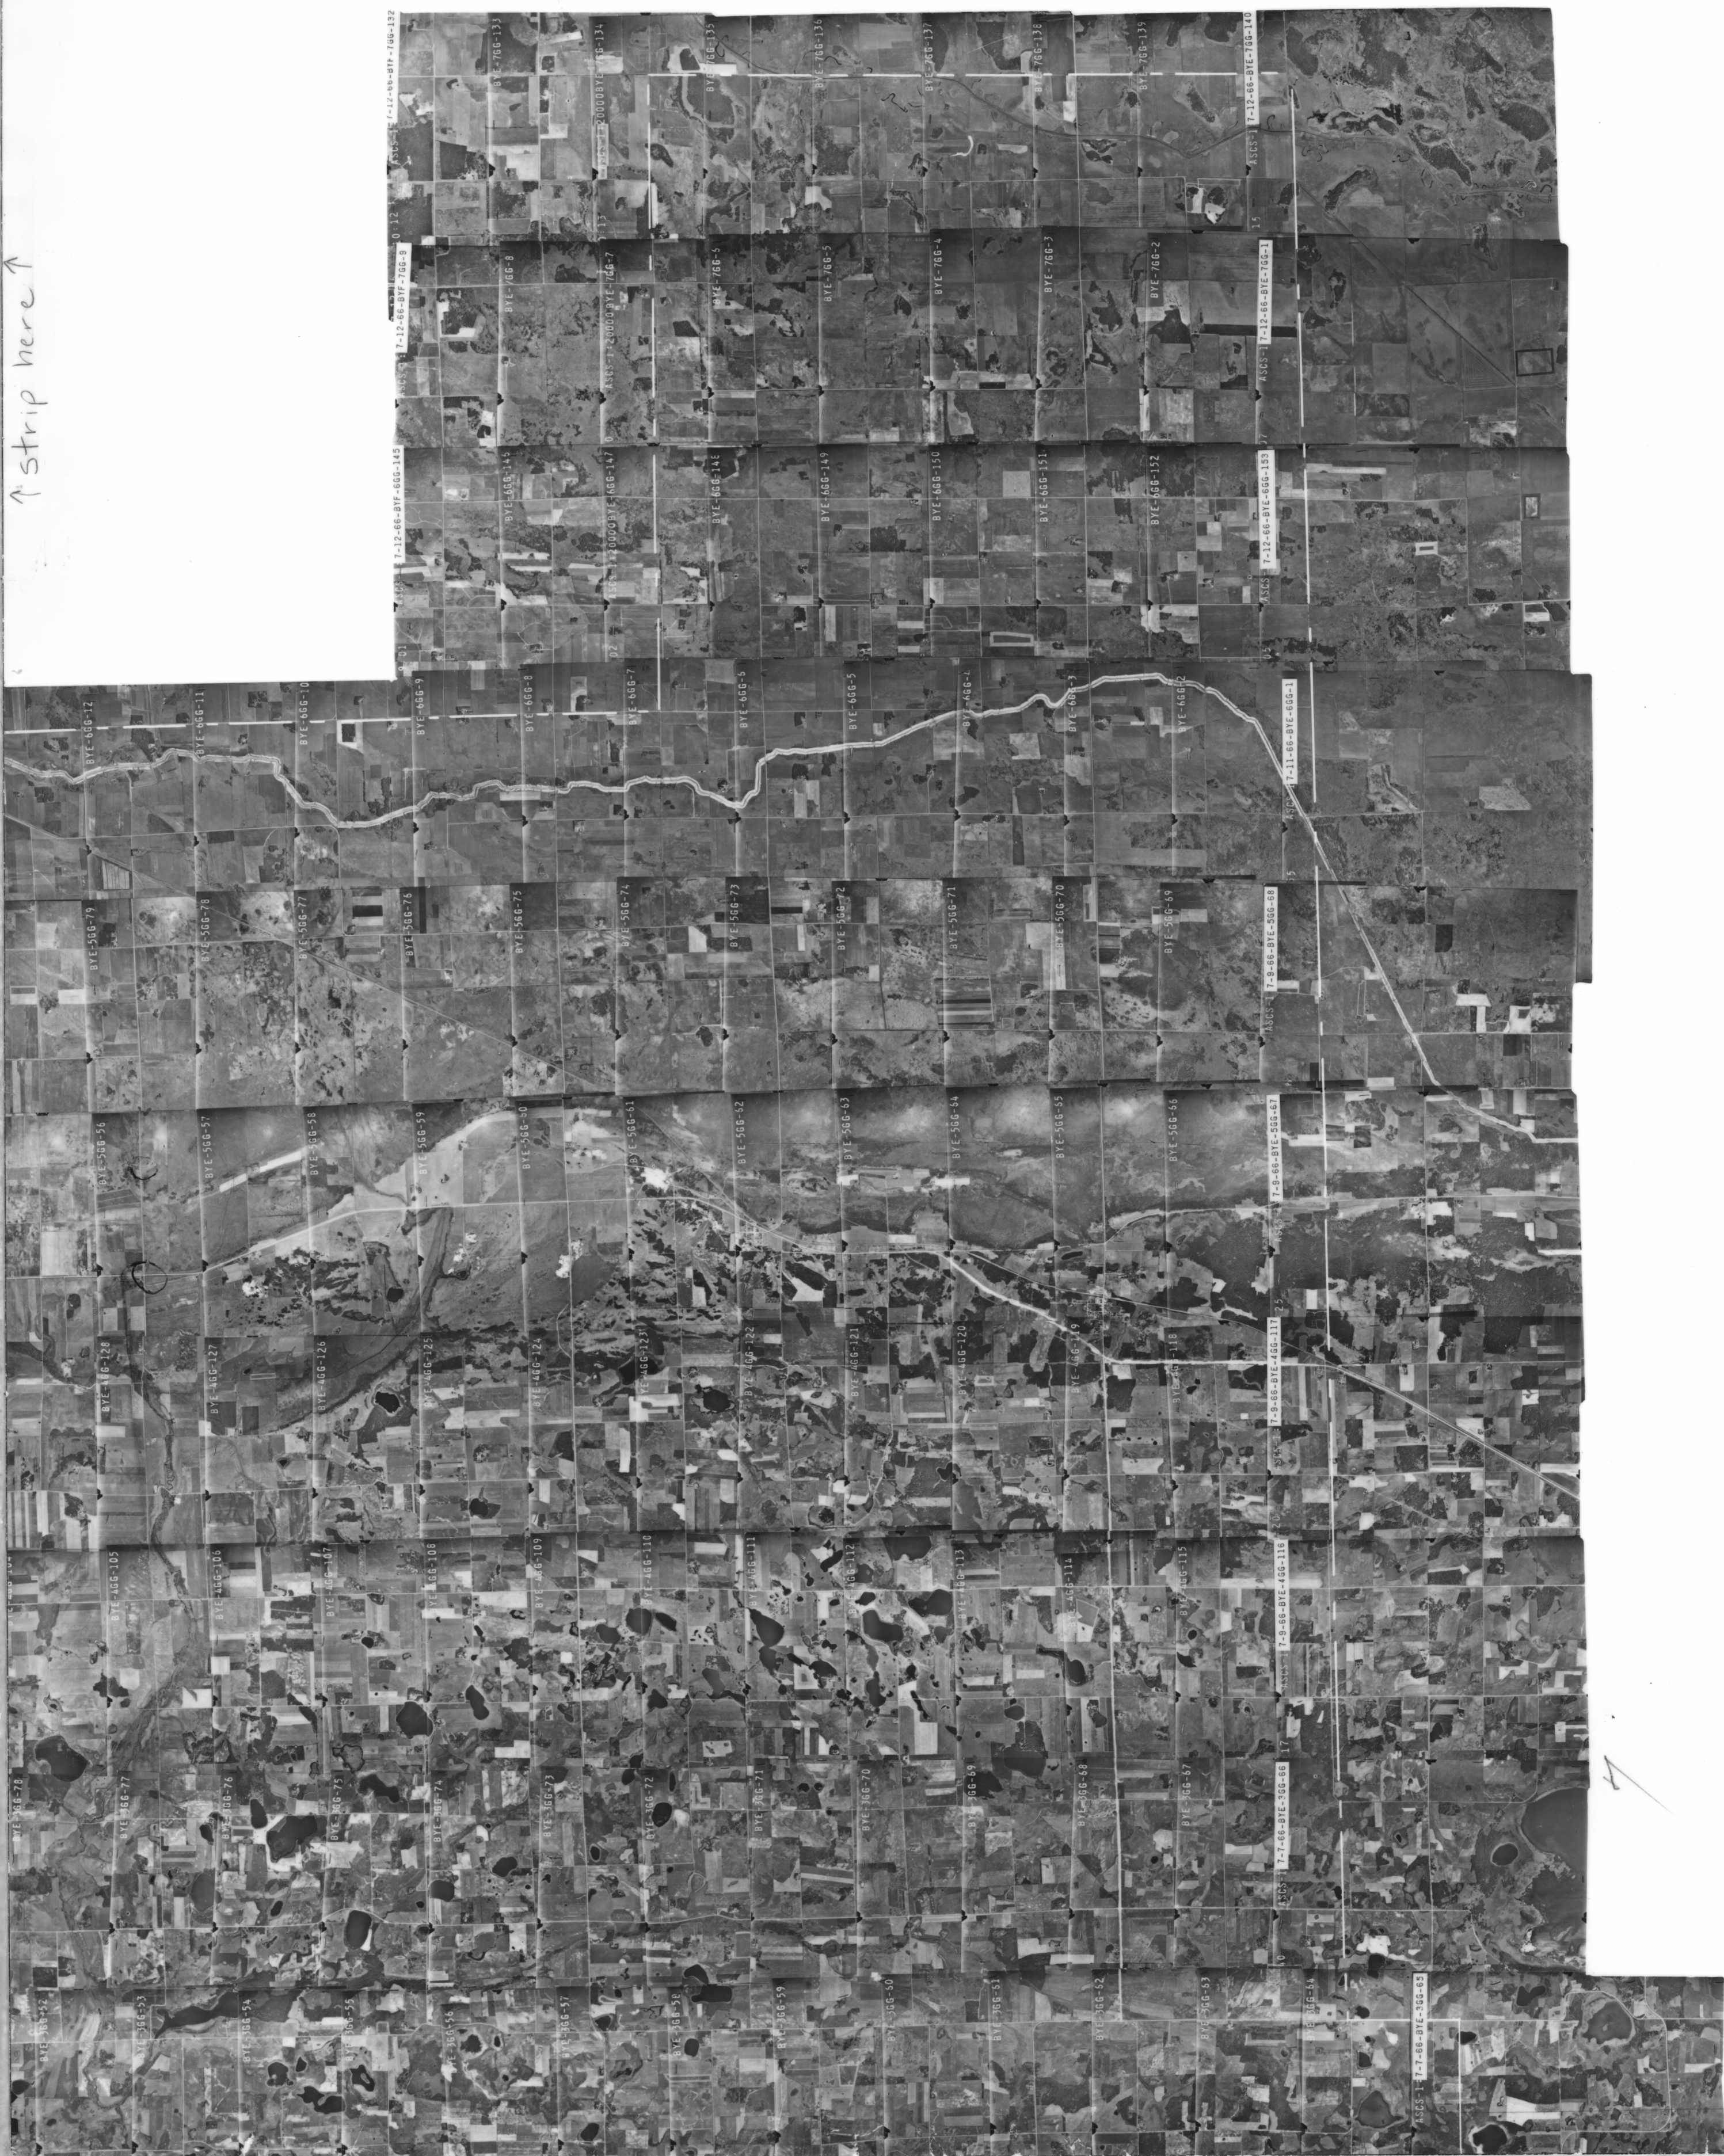

↑ strip here ↑

U.S. DEPARTMENT OF AGRICULTURE
 AGRICULTURAL STABILIZATION AND CONSERVATION SERVICE
 INVITATION NO ASCS-6-66 DC ITEM 1
 FLOWN BY PARK AERIAL SURVEYS INC. LOUISVILLE, KY.
 YEAR FLOWN 1966 AERIAL NEGATIVE SCALE 1:20,000
 SYMBOL BYE SHEET 10 OF 10